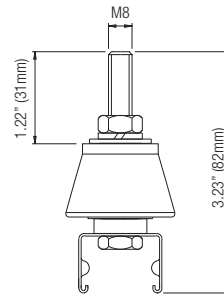

# Safe-Lec 2 Component Dimensions

Single Pole Hanger Clamp Standard Mount (310824)

Two Pole Hanger Clamp Standard Mount (310882)

Three Pole Hanger Clamp Standard Mount (310861)

Four Pole Hanger Clamp Standard Mount (310821)

Four Pole Hanger Clamp Lateral Mount (310835)

Stainless Steel Hanger Clamp (399416B)

Single Pole Hanger Clamp with Insulator (310918)

Stainless Steel Hanger Clamp with Insulator (38779)

Anchor Clamp (310832)

Anchor Clamp With Insulator (310969)