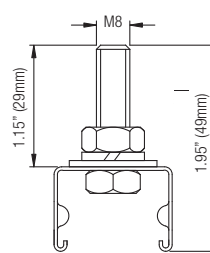

# Safe-Lec 2 Component Dimensions

Single Pole Hanger Clamp Standard Mount (310824)

Two Pole Hanger Clamp Standard Mount (310882)

Three Pole Hanger Clamp Standard Mount (310861)

Four Pole Hanger Clamp Standard Mount (310821)

Four Pole Hanger Clamp Lateral Mount (310835)

Stainless Steel Hanger Clamp (399416B)

Single Pole Hanger Clamp with Insulator (310918)

Stainless Steel Hanger Clamp with Insulator (38779)

Anchor Clamp (310832)