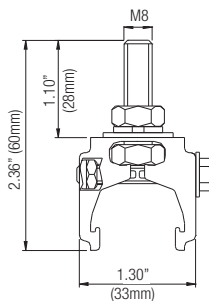

# Safe-Lec 2 Component Dimensions

Single Pole Hanger Clamp Standard Mount (310824)

Two Pole Hanger Clamp Standard Mount (310882)

Three Pole Hanger Clamp Standard Mount (310861)

Four Pole Hanger Clamp Standard Mount (310821)

Four Pole Hanger Clamp Lateral Mount (310835)

Stainless Steel Hanger Clamp (399416B)

Single Pole Hanger Clamp with Insulator (310918)

Stainless Steel Hanger Clamp with Insulator (38779)

Anchor Clamp (310832)