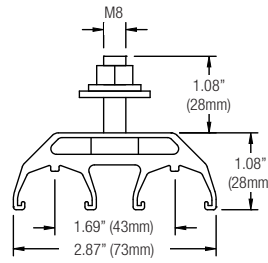

# Safe-Lec 2 Component Dimensions

Single Pole Hanger Clamp Standard Mount (310824)

Two Pole Hanger Clamp Standard Mount (310882)

Three Pole Hanger Clamp Standard Mount (310861)

Four Pole Hanger Clamp Standard Mount (310821)

Four Pole Hanger Clamp Lateral Mount (310835)

Stainless Steel Hanger Clamp (399416B)

Single Pole Hanger Clamp with Insulator (310918)

Stainless Steel Hanger Clamp with Insulator (38779)

Anchor Clamp (310832)