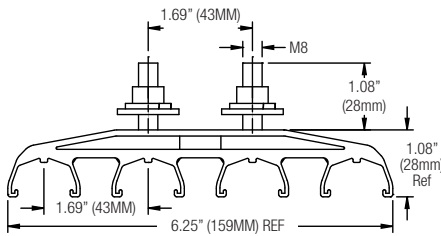

# Safe-Lec 2 Component Dimensions

Single Pole Hanger Clamp Standard Mount (310824)

Two Pole Hanger Clamp Standard Mount (310882)

Three Pole Hanger Clamp Standard Mount (310861)

Four Pole Hanger Clamp Standard Mount (310821)

Four Pole Hanger Clamp Lateral Mount (310835)

Stainless Steel Hanger Clamp (399416B)

Single Pole Hanger Clamp with Insulator (310918)

Stainless Steel Hanger Clamp with Insulator (38779)

Anchor Clamp (310832)