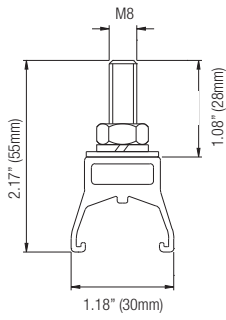

# Safe-Lec 2 Component Dimensions

Single Pole Hanger Clamp Standard Mount (310824)

Two Pole Hanger Clamp Standard Mount (310882)

Three Pole Hanger Clamp Standard Mount (310861)

Four Pole Hanger Clamp Standard Mount (310821)

Four Pole Hanger Clamp Lateral Mount (310835)

Stainless Steel Hanger Clamp (399416B)

Single Pole Hanger Clamp with Insulator (310918)

Stainless Steel Hanger Clamp with Insulator (38779)

Anchor Clamp (310832)

Anchor Clamp With Insulator (310969)