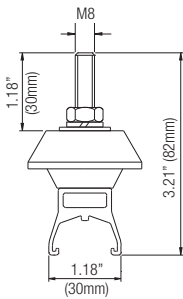

# Safe-Lec 2 Component Dimensions

Single Pole Hanger Clamp Standard Mount (310824)

Two Pole Hanger Clamp Standard Mount (310882)

Three Pole Hanger Clamp Standard Mount (310861)

Four Pole Hanger Clamp Standard Mount (310821)

Four Pole Hanger Clamp Lateral Mount (310835)

Stainless Steel Hanger Clamp (399416B)

Single Pole Hanger Clamp with Insulator (310918)

Stainless Steel Hanger Clamp with Insulator (38779)

Anchor Clamp (310832)