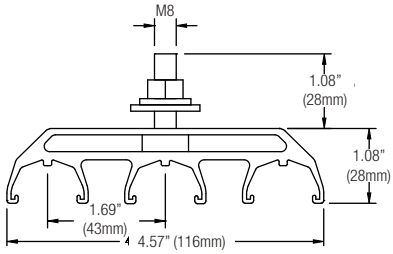

# Safe-Lec 2 Component Dimensions

Single Pole Hanger Clamp Standard Mount (310824)

Two Pole Hanger Clamp Standard Mount (310882)

Three Pole Hanger Clamp Standard Mount (310861)

Four Pole Hanger Clamp Standard Mount (310821)

Four Pole Hanger Clamp Lateral Mount (310835)

Stainless Steel Hanger Clamp (399416B)

Single Pole Hanger Clamp with Insulator (310918)

Stainless Steel Hanger Clamp with Insulator (38779)

Anchor Clamp (310832)