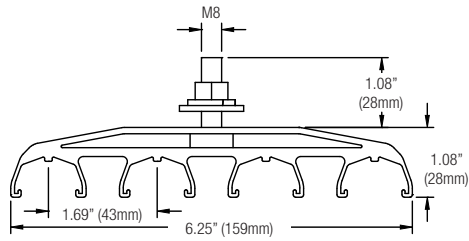

# Safe-Lec 2 Component Dimensions

Single Pole Hanger Clamp Standard Mount (310824)

Two Pole Hanger Clamp Standard Mount (310882)

Three Pole Hanger Clamp Standard Mount (310861)

Four Pole Hanger Clamp Standard Mount (310821)

Four Pole Hanger Clamp Lateral Mount (310835)

Stainless Steel Hanger Clamp (399416B)

Single Pole Hanger Clamp with Insulator (310918)

Stainless Steel Hanger Clamp with Insulator (38779)

Anchor Clamp (310832)