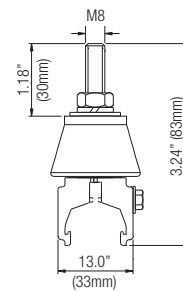

# Safe-Lec 2 Component Dimensions

Single Pole Hanger Clamp Standard Mount (310824)

Two Pole Hanger Clamp Standard Mount (310882)

Three Pole Hanger Clamp Standard Mount (310861)

Four Pole Hanger Clamp Standard Mount (310821)

Four Pole Hanger Clamp Lateral Mount (310835)

Stainless Steel Hanger Clamp (399416B)

Single Pole Hanger Clamp with Insulator (310918)

Stainless Steel Hanger Clamp with Insulator (38779)

Anchor Clamp (310832)