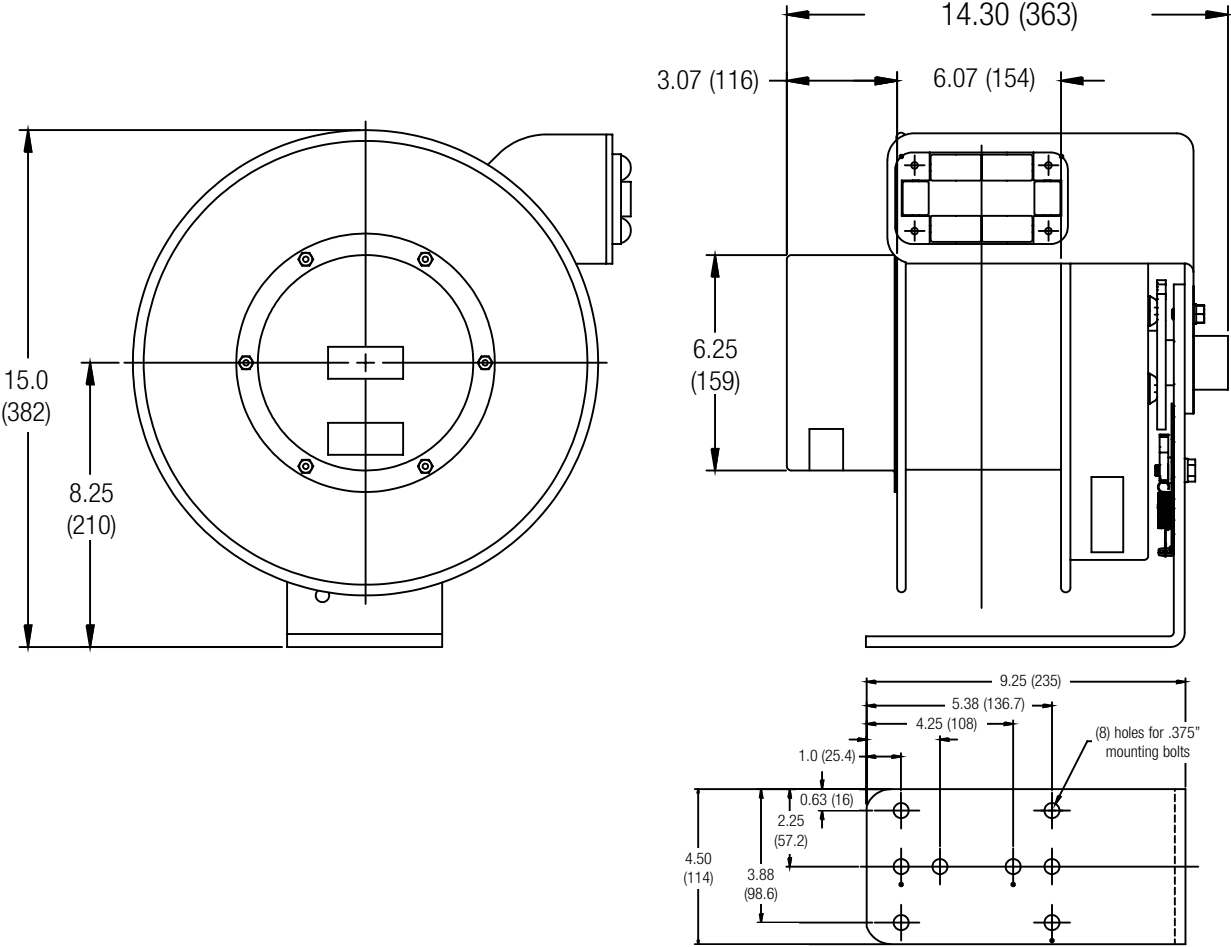

Conductix-Wampfler Power Reel Dimensional Drawing - Configuration 10

All dimensions are in inches (mm)

Cable Guide is adjustable in 30 degree increments