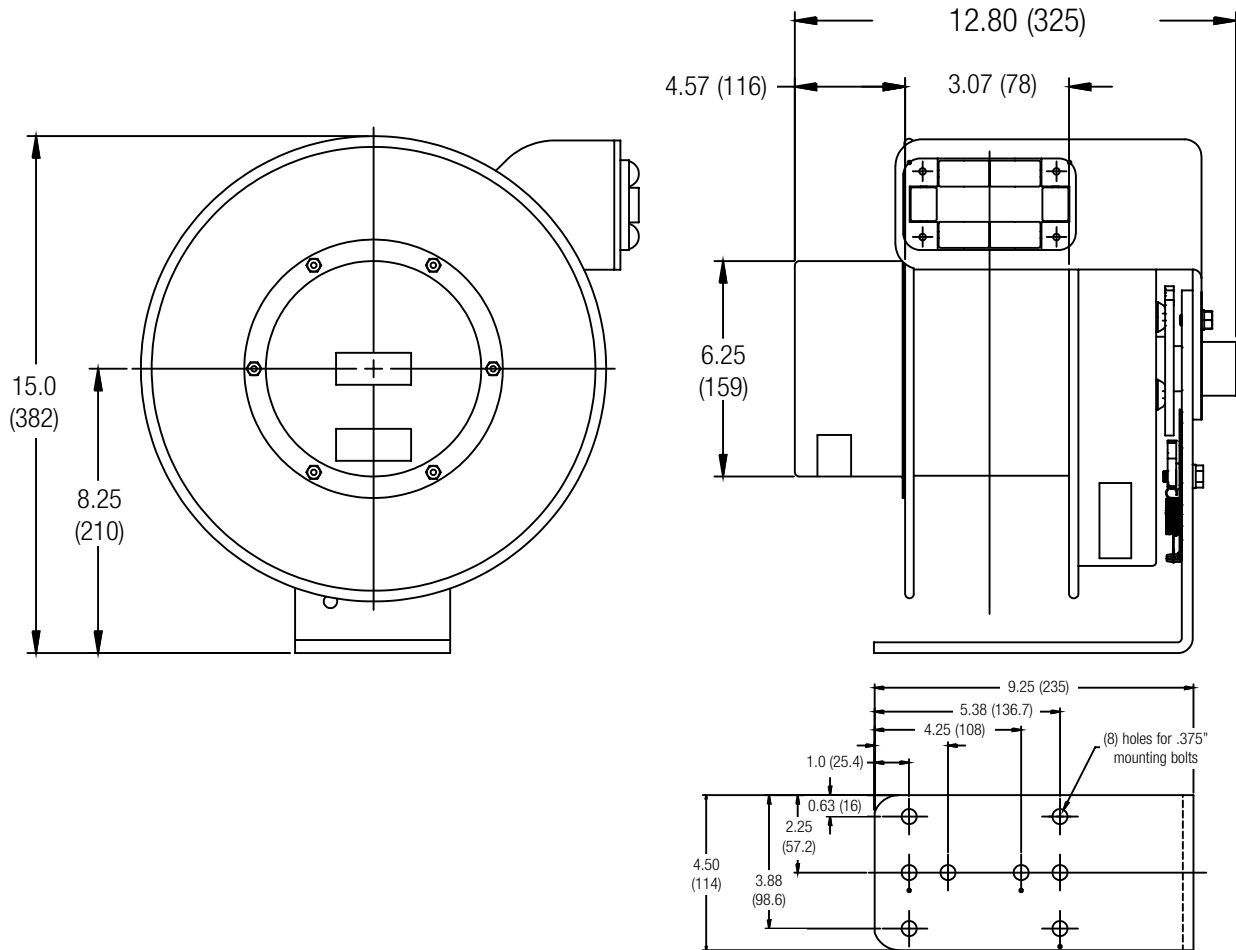

# Conductix-Wampfler Power Reel Dimensional Drawing - Configuration 3

All dimensions are in inches (mm)

Cable Guide is adjustable in 30 degree increments