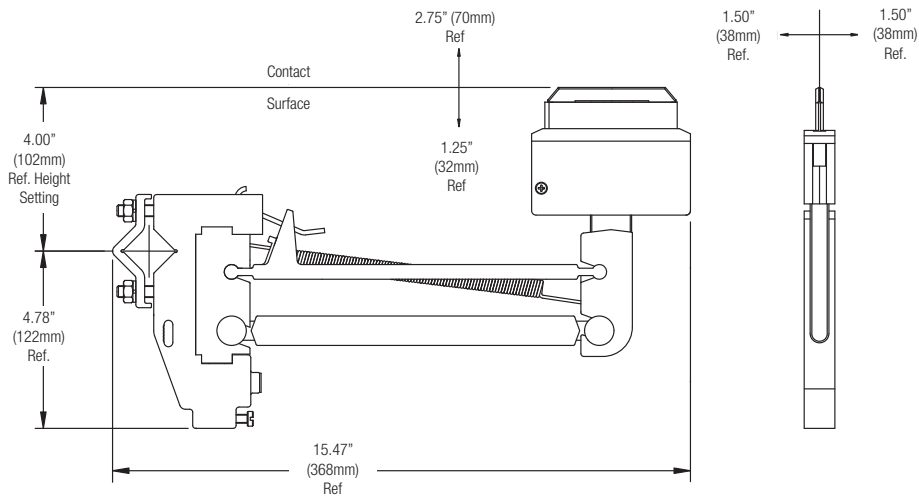

Safe-Lec 2 Collector Dimensions

50A Collector (399360)

100A Collector (310990 / 399355)

200A Collector (34956)