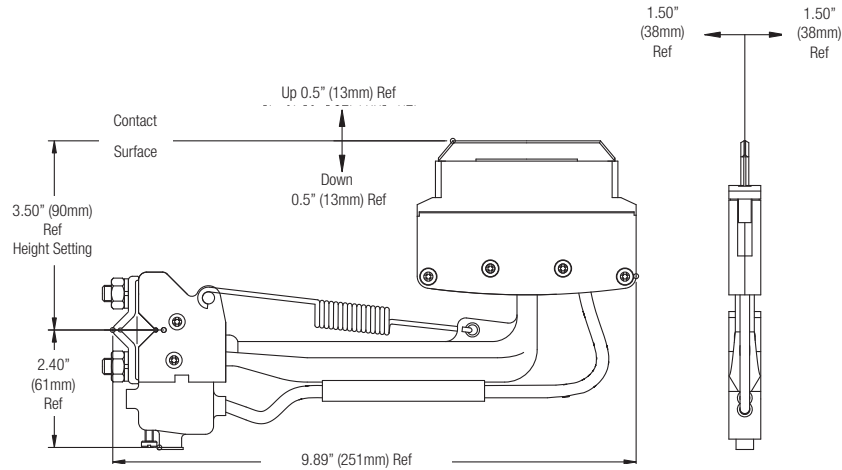

Safe-Lec 2 Collector Dimensions

50A Collector (399360)

100A Collector (310990 / 399355)

200A Collector (34956)